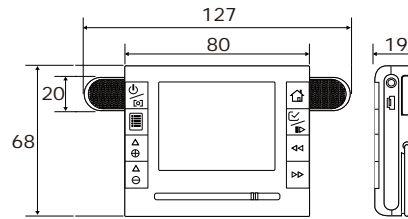

SPY camera

DVR

Feature

- High Sensitivity!
- High Performance.
- 1/3" CCIQ III Color
- 976 x 496 Pixel
- Compact size

Specification

unit : mm (±0.2)

Model: MP-N85XXA	
Image Sensor	1/3" Color CCIQ III 960H Camera
Video System	NTSC / PAL
Number of Effective Pixels	976 (H) x 496(V)
Effective Image Area	4.88 mm x 3.67 mm (Diagonal: 6.1mm)
Pixel Size	5.00 um x 7.40 um
Resolution(TV Lines)	710TV Line over (NTSC) , 740TV Line over (PAL)
S/N Ratio	46.4 dB
Dynamic Range	63.5 [dB]
Sensor Scan Mode	Interlaced 60 fields
Minimum Illumination	0.05Lux at F1.2 20IRE
Shutter Speed	1/60~1/200,000 (NTSC) , 1/50~1/170,000 (PAL)
Sensitivity	11.4 [V/Lux.sec]
Audio Output	frequency 20-16000Hz, S/N ratio more than 58dB SPL
Storage Temperature	-30 to 60 Degree C
Working Temperature	-10 to 45 Degree C
Lens	4.3mm/F2.0
Power	DC 5~12V
UTC control function	with UTC control function
DVR:	
Display	2.5" LTPS TFT LCD 508x240(230K)
External Memory	SDHC /SD card slot (support up to 32GB), Built-in flash memory 128 MB
Interface	2 in 1 MiniUSB (USB2.0 / Power in); 4 in 1 earphone jack (Video out / earphone jack / external microphone / AV in)
Video out / Video in	TV OUT (NTSC/PAL) / AV IN (NTSC/PAL)
Function	Snapshot (640 x 480-jpg) Timebar Scheduled recording function (12 event) Special Power save button (monitor sleep mode)
Extend interface	Extend DC power 9V out for camera and AV in
AV recorder resolution	640 x 480 (VGA) / max 30 fps
AV audio quality	2 modes : radio quality (16KHz) / CD quality (48KHz)
AV recorder quality	MPEG4 : best fine normal basic economy
Voice recorder	2 modes: radio quality (16KHz)/CD quality (48KHz)
Format support	JPEG ASF WAV MP3 WMA
Language support	12 languages: English, German, French, Spanish, Italian, Portuguese, Japanese, simple Chinese, tradition Chinese, Korean, Polish, Turkey
Battery	Rechargeable LI-ION battery(3.7 V /920mA, compatible with NP60 type battery)
Adapter	5V DC adapter (USB port) / USB cable
Size(mm)	18(L) x 68(W) x 81(H)
Weight	95g (with battery)