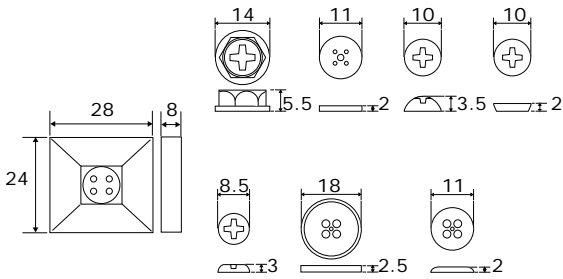

SPY camera

DVR

Feature

- High Sensitivity!
- High Performance.
- 1/3" CCIQ III Color
- 976 x 496 Pixel
- Compact size

Specification

unit : mm (±0.2)

Model: MP-N85XXA	
Image Sensor	1/3" Color CCIQ III 960H Camera
Video System	NTSC / PAL
Number of Effective Pixels	976 (H) x 496(V)
Effective Image Area	4.88 mm x 3.67 mm (Diagonal: 6.1mm)
Pixel Size	5.00 um x 7.40 um
Resolution(TV Lines)	710TV Line over (NTSC) , 740TV Line over (PAL)
S/N Ratio	46.4 dB
Dynamic Range	63.5 [dB]
Sensor Scan Mode	Interlaced 60 fields
Minimum Illumination	0.05Lux at F1.2 20IRE
Shutter Speed	1/60~1/200,000 (NTSC) , 1/50~1/170,000 (PAL)
Sensitivity	11.4 [V/Lux.sec]
Audio Output	frequency 20-16000Hz, S/N ratio more than 58dB SPL
Storage Temperature	-30 to 60 Degree C
Working Temperature	-10 to 45 Degree C
Lens	4.3mm/F2.0
Power	DC 5~12V
UTC control function	with UTC control function
DVR:	
Display	2.5" LTPS TFT LCD 508x240(230K)
External Memory	SDHC /SD card slot (support up to 32GB), Built-in flash memory 128 MB
Interface	2 in 1 MiniUSB (USB2.0 / Power in); 4 in 1 earphone jack (Video out / earphone jack / external microphone / AV in)
Video out / Video in	TV OUT (NTSC/PAL) / AV IN (NTSC/PAL)
Function	Snapshot (640 x 480-jpg) Timebar Scheduled recording function (12 event) Special Power save button (monitor sleep mode)
Extend interface	Extend DC power 9V out for camera and AV in
AV recorder resolution	640 x 480 (VGA) / max 30 fps
AV audio quality	2 modes : radio quality (16KHz) / CD quality (48KHz)
AV recorder quality	MPEG4 : best fine normal basic economy
Voice recorder	2 modes: radio quality (16KHz)/CD quality (48KHz)
Format support	JPEG ASF WAV MP3 WMA
Language support	12 languages: English, German, French, Spanish, Italian, Portuguese, Japanese, simple Chinese, tradition Chinese, Korean, Polish, Turkey
Battery	Rechargeable LI-ION battery(3.7 V /920mA, compatible with NP60 type battery)
Adapter	5V DC adapter (USB port) / USB cable
Size(mm)	18(L) x 68(W) x 81(H)
Weight	95g (with battery)